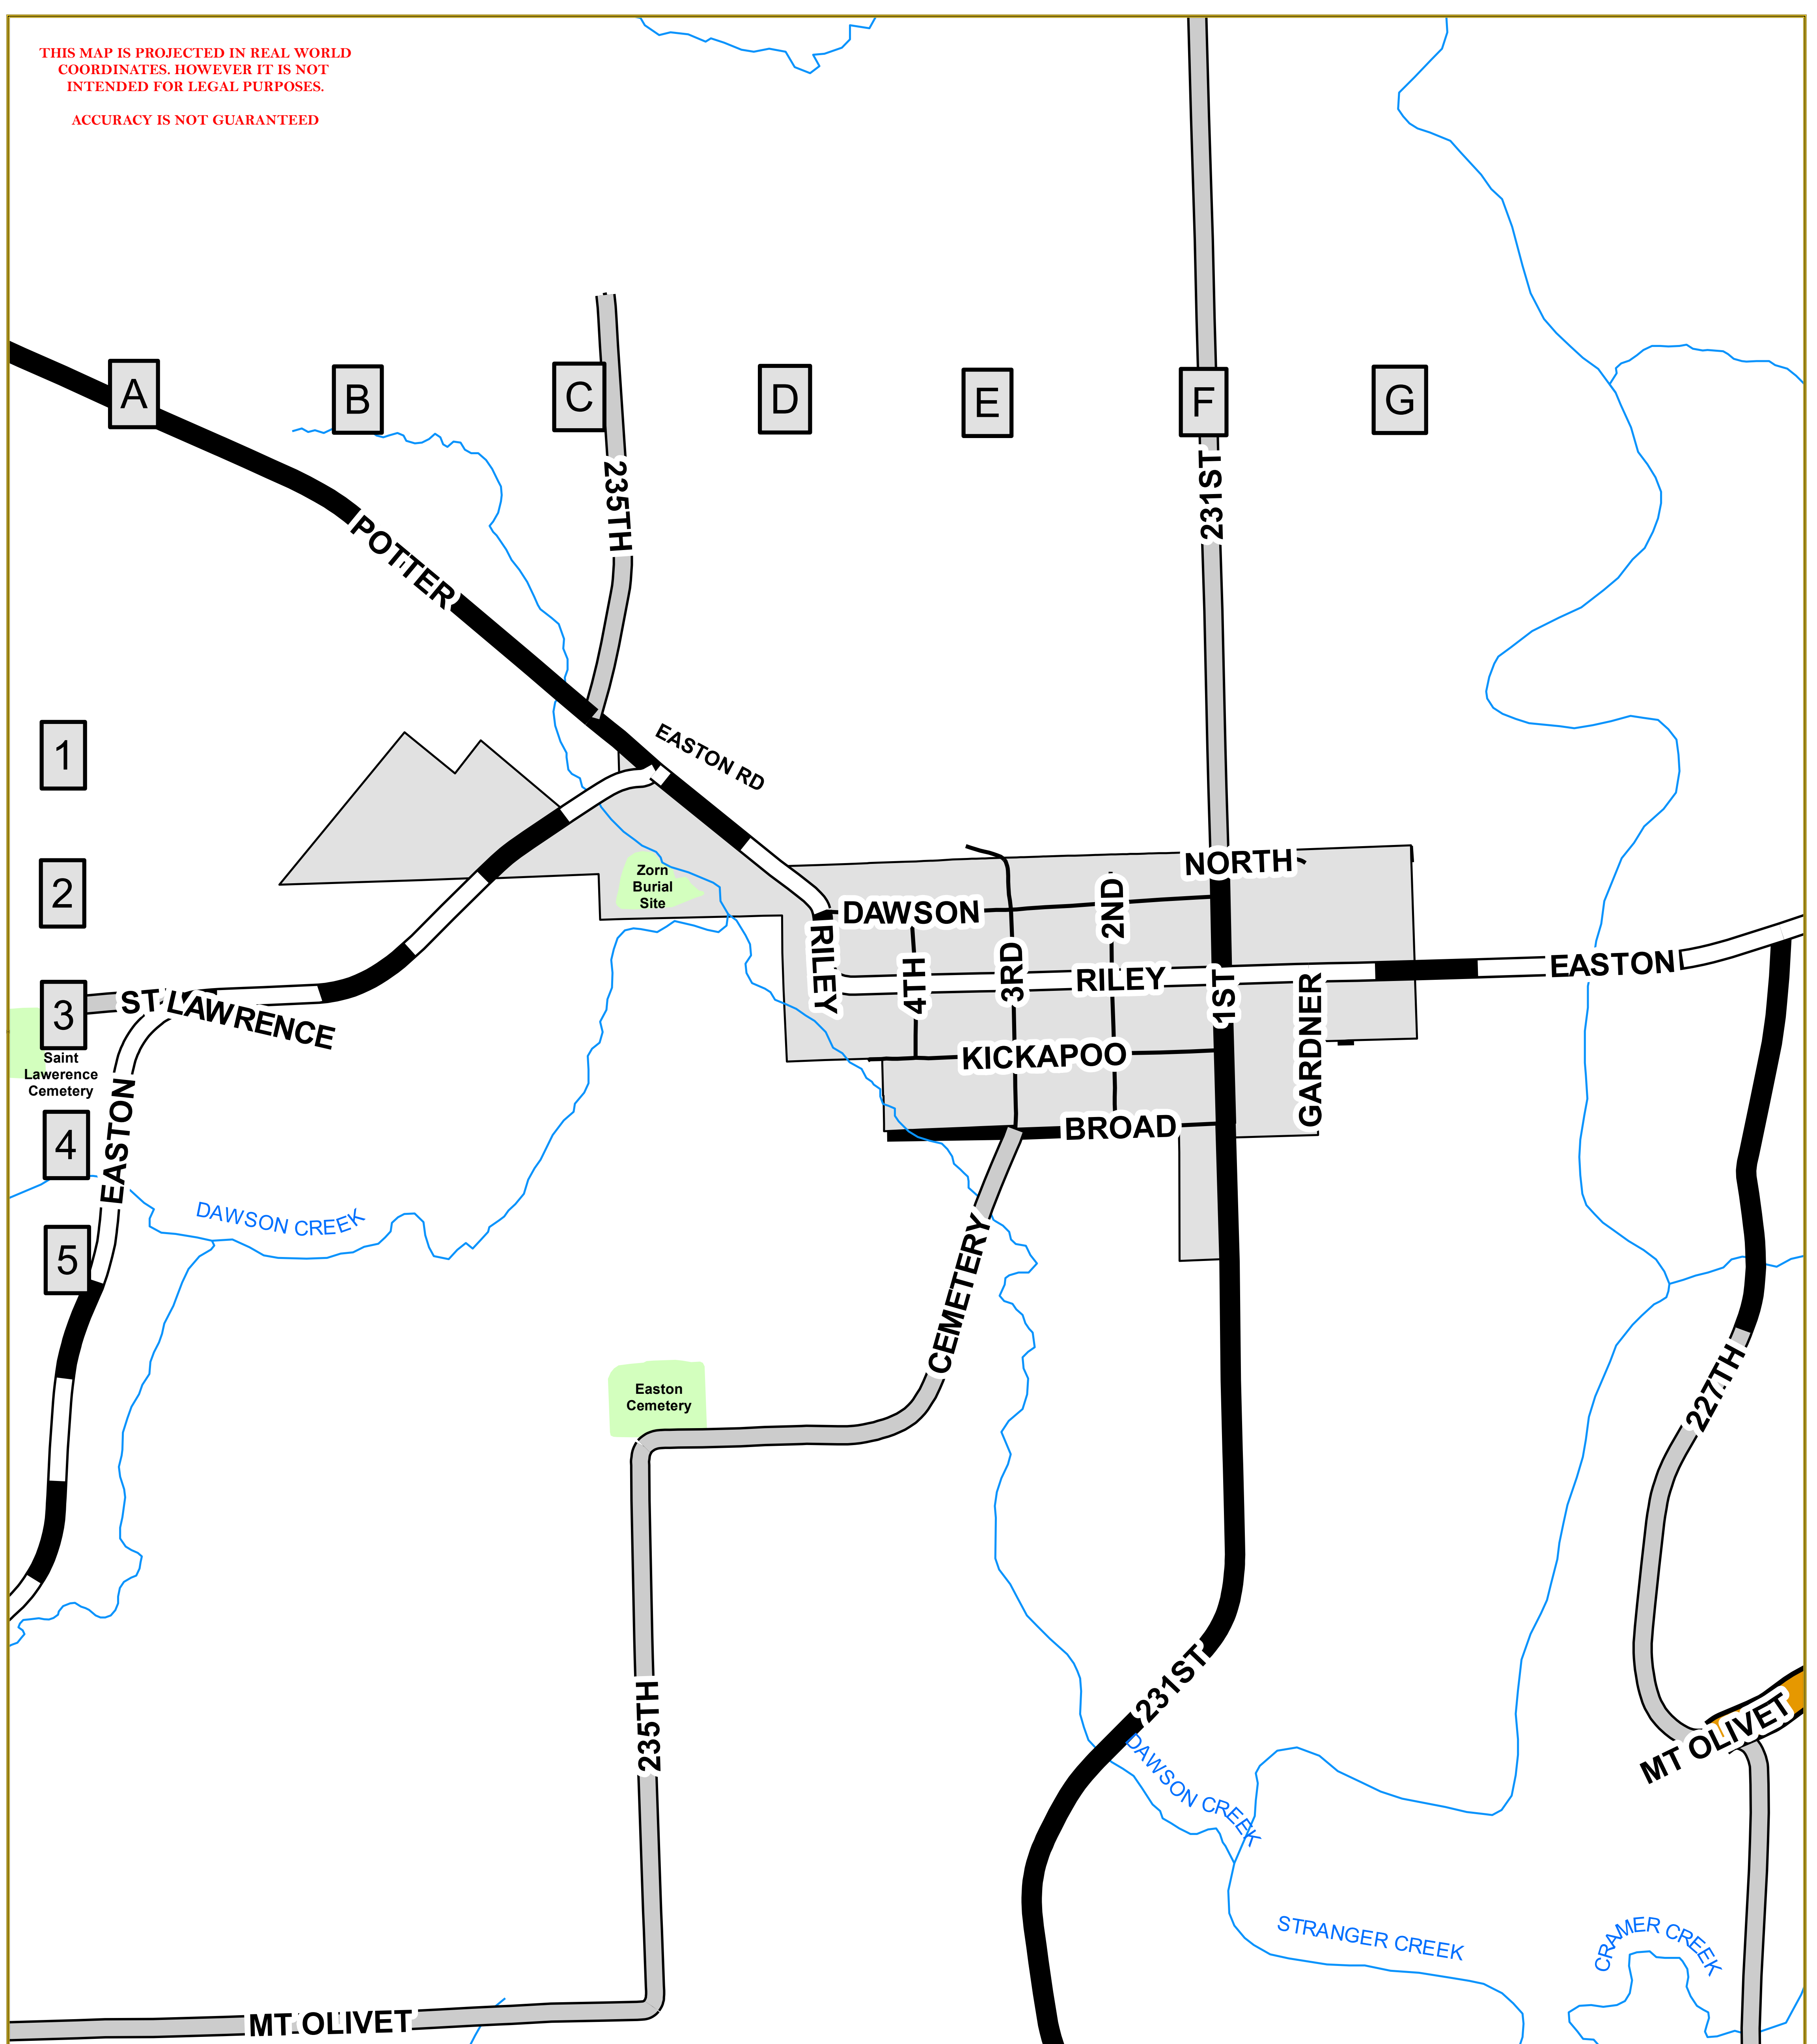

THIS MAP IS PROJECTED IN REAL WORLD COORDINATES. HOWEVER IT IS NOT INTENDED FOR LEGAL PURPOSES.

ACCURACY IS NOT GUARANTEED

Legend	
-----	State Maintained Roads
Roads	
Surface	
	CLOSED RD
	GRAVEL
	HARD SURFACE
	MINIMUM
	PRIVATE
	Creeks
	Cemeteries
City_Limits	
CITY	
	EASTON
	easton city centerlines

STREET	INDEX
BROAD ST	E4
DAWSON ST	D2
RILEY ST	F3
EASTON RD	F3,C2
KICKAPOO ST	D4
NORTH ST	F2
GARDNER ST	F4
1ST ST	F
2ND ST	E2,F2
3RD ST	E2
4TH ST	D3
5TH ST	D3

CITY OF EASTON

LEAVENWORTH COUNTY KANSAS

2025